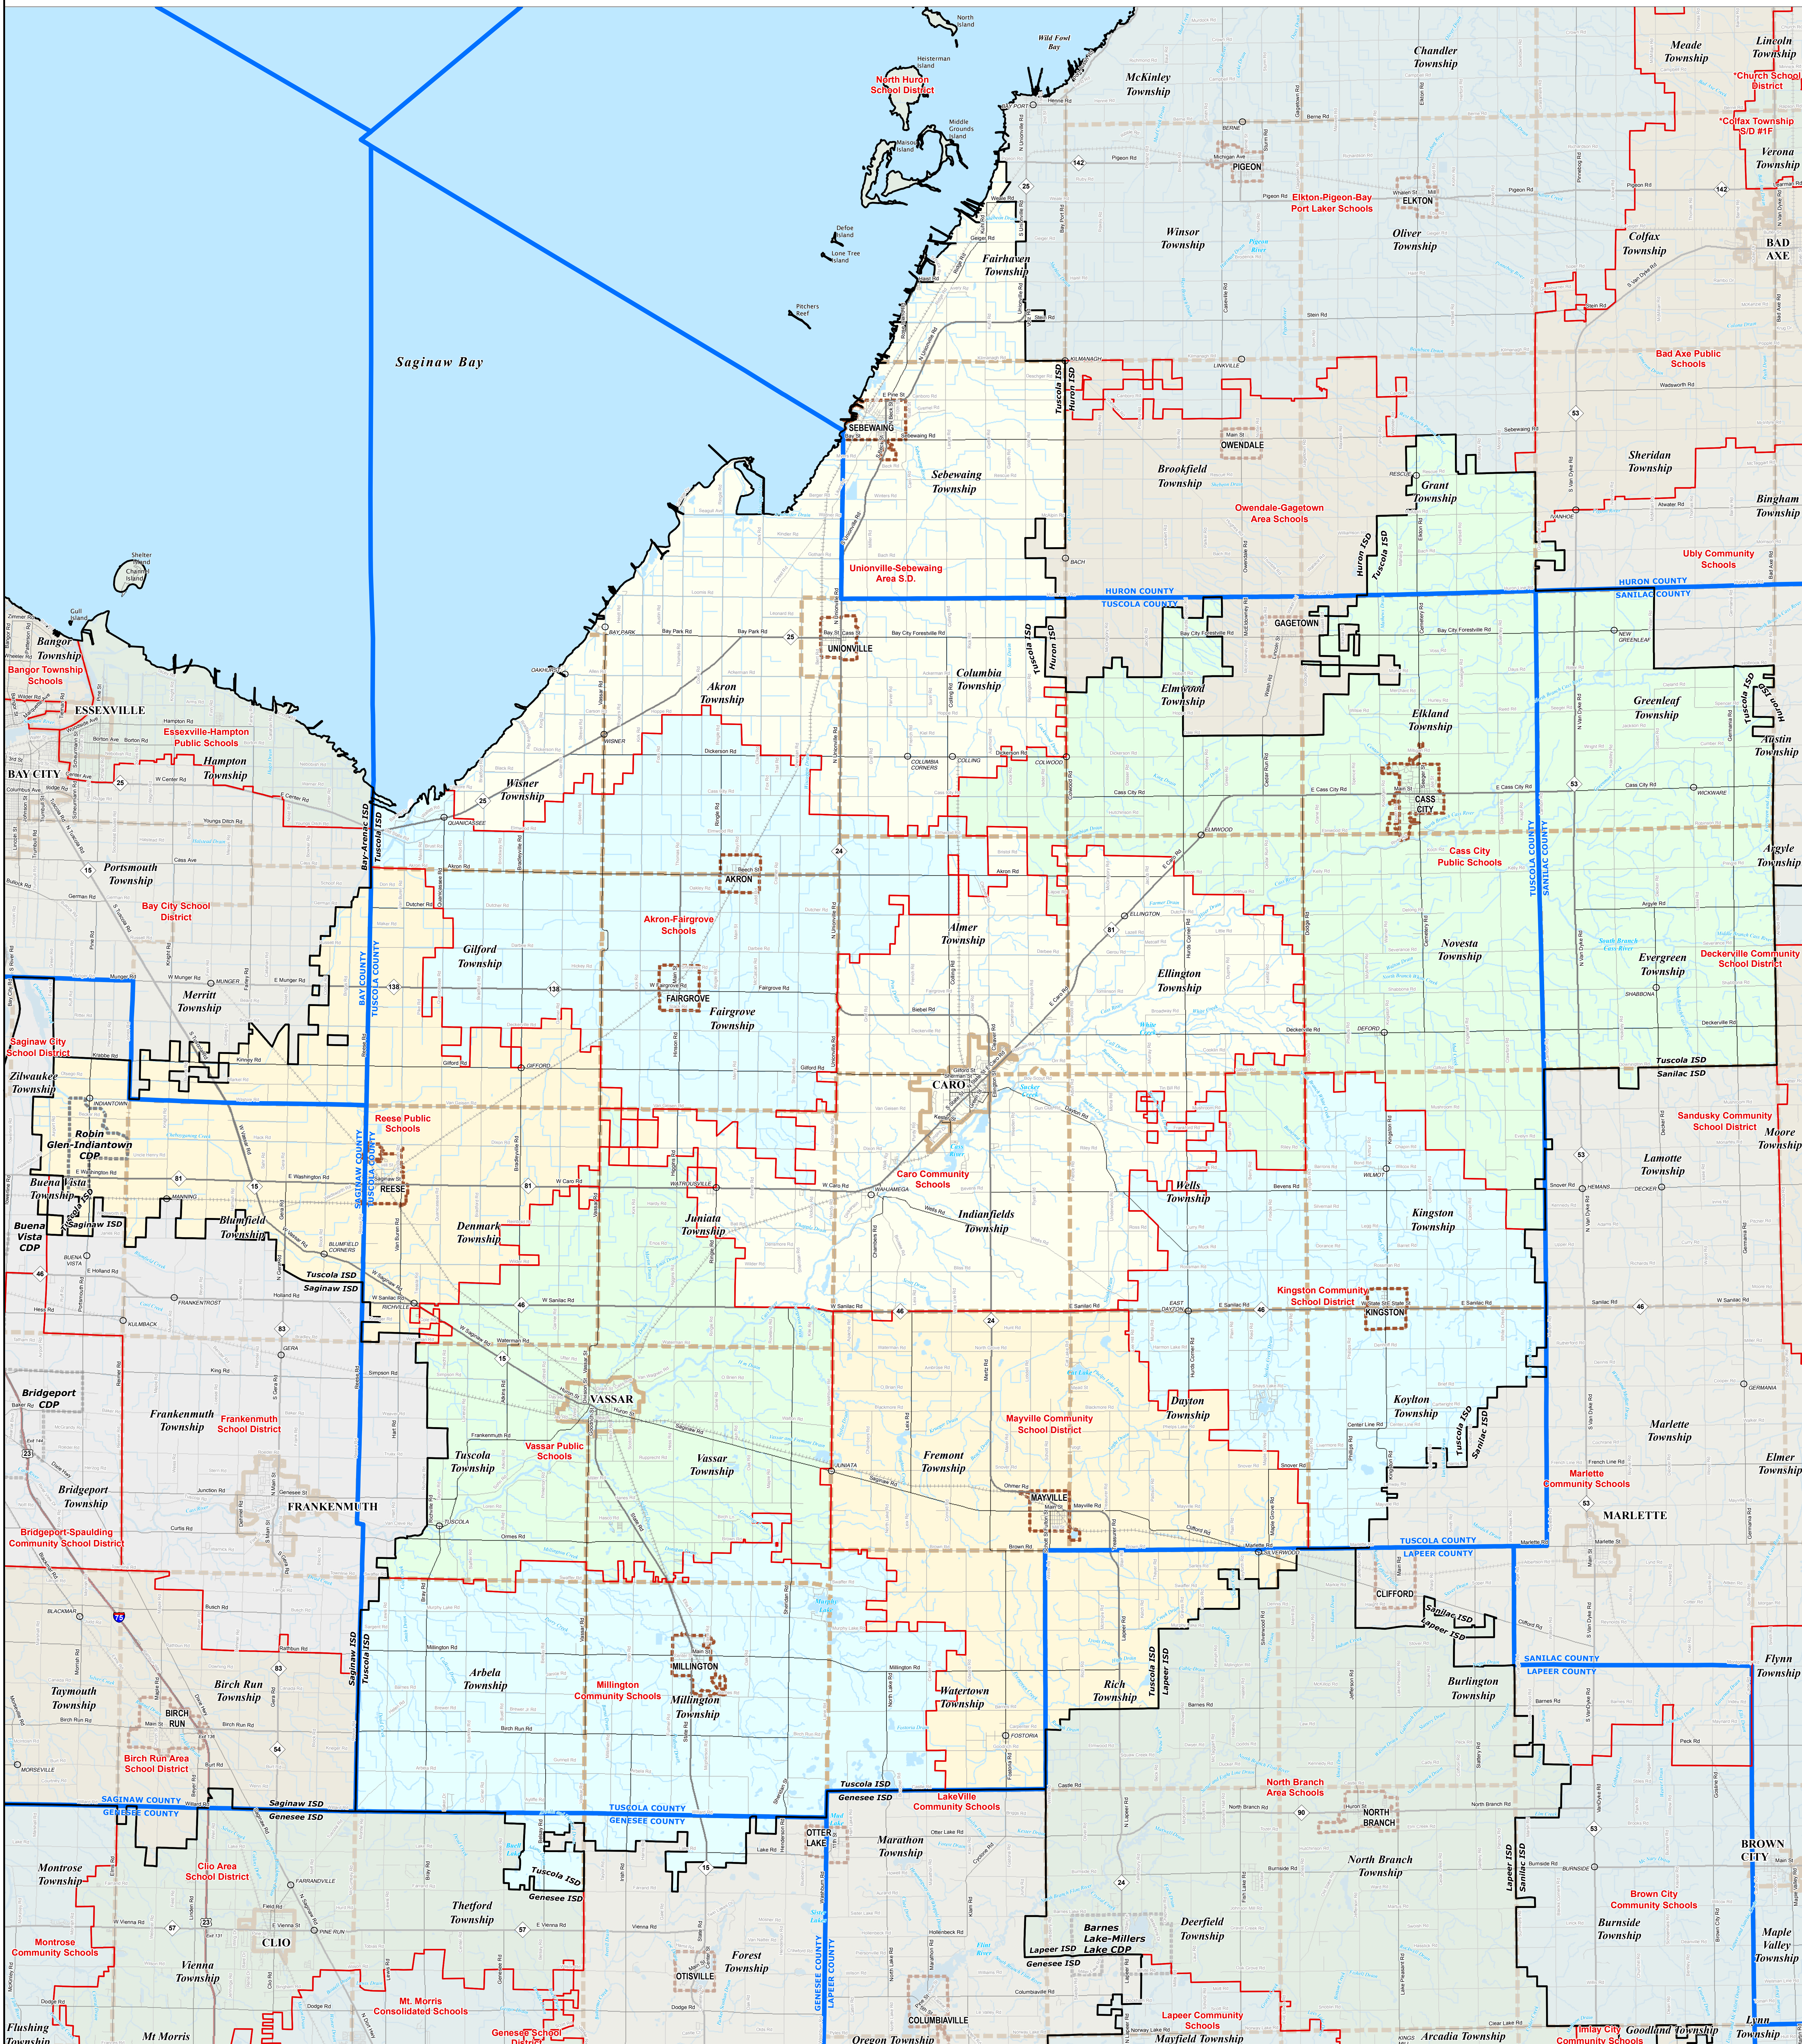

TUSCOLA ISD

0 2.5 5 Miles

*Note: Non K-12 School Districts identified with Asterisk (*) in Name

11/18/13

Legend

	County	
	Unincorporated Place	
	Freeway	
	Highway	
	Primary Road	
	Local Road	

Source: Michigan Geographic Framework, v13a